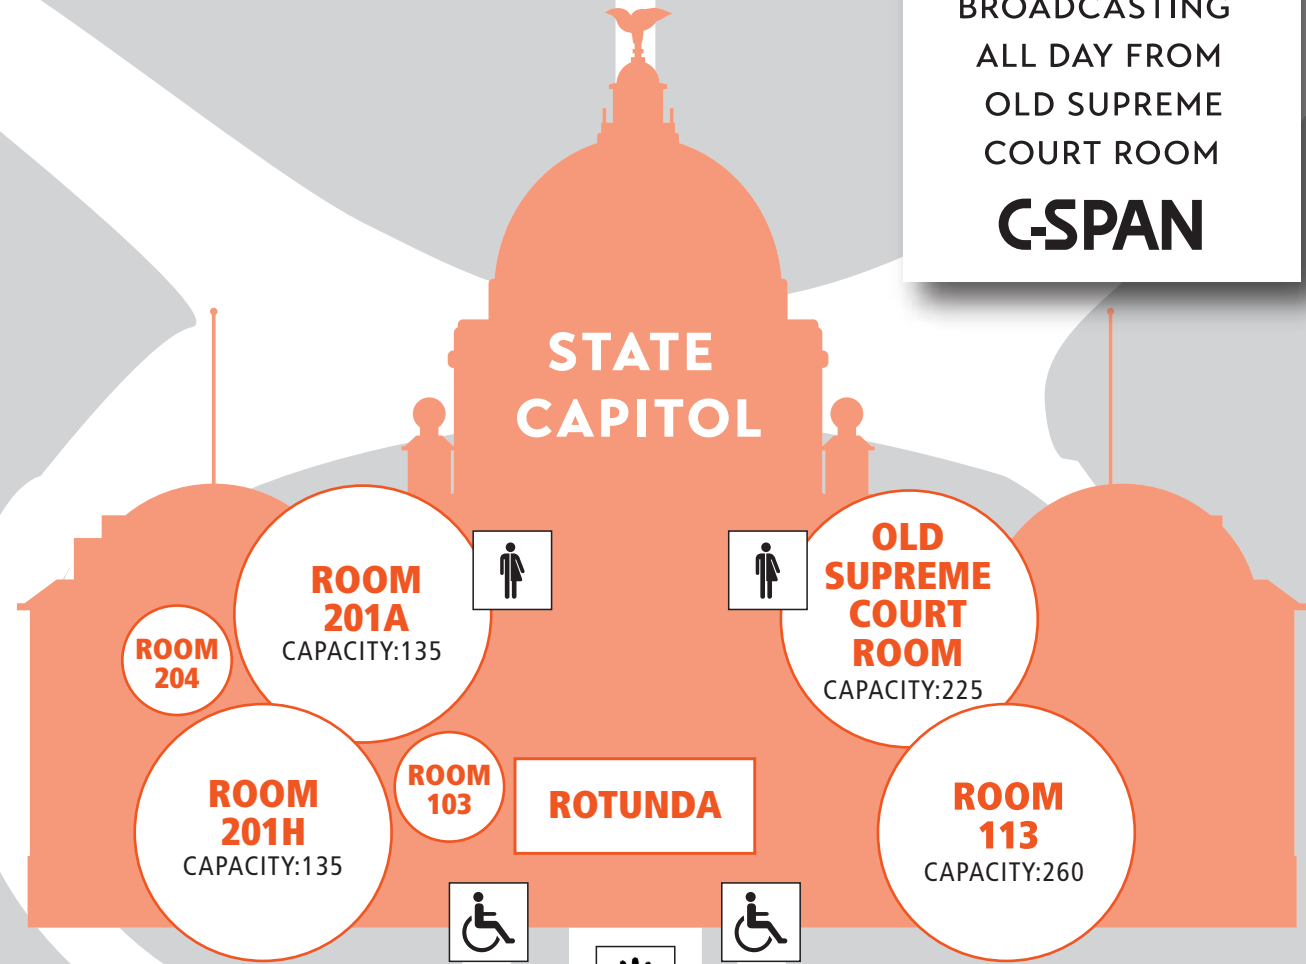

WALTER SILLERS

P

WOOLFOLK

P

LIVE BROADCASTING ALL DAY FROM OLD SUPREME COURT ROOM
C-SPAN

N. WEST STREET

E. HAMILTON STREET

FOOD TRUCKS & PAVILION

EXHIBITORS

BOOK SIGNINGS

- P** PUBLIC PARKING
- +** FIRST AID
- ?** INFORMATION
- 👤** VOLUNTEERS
- 👜** MERCHANDISE
- 👤** RESTROOMS
- ♿** ACCESS
- ...** SHUTTLE ROUTE

AUTHORS ALLEY

MISSISSIPPI STREET

BOOKSELLERS

LIVE MUSIC

N. WEST STREET

THE FOUNDRY
CAPACITY:100

GALLOWAY CHURCH
SANCTUARY CAPACITY:750
FELLOWSHIP CENTER CAPACITY:400

N. CONGRESS ST.

KIDS CORNER

2017 FESTIVAL DETAILS AVAILABLE @ MSBOOKFESTIVAL.COM

#MSBOOKFEST
#LITERARYLAWNPARTY